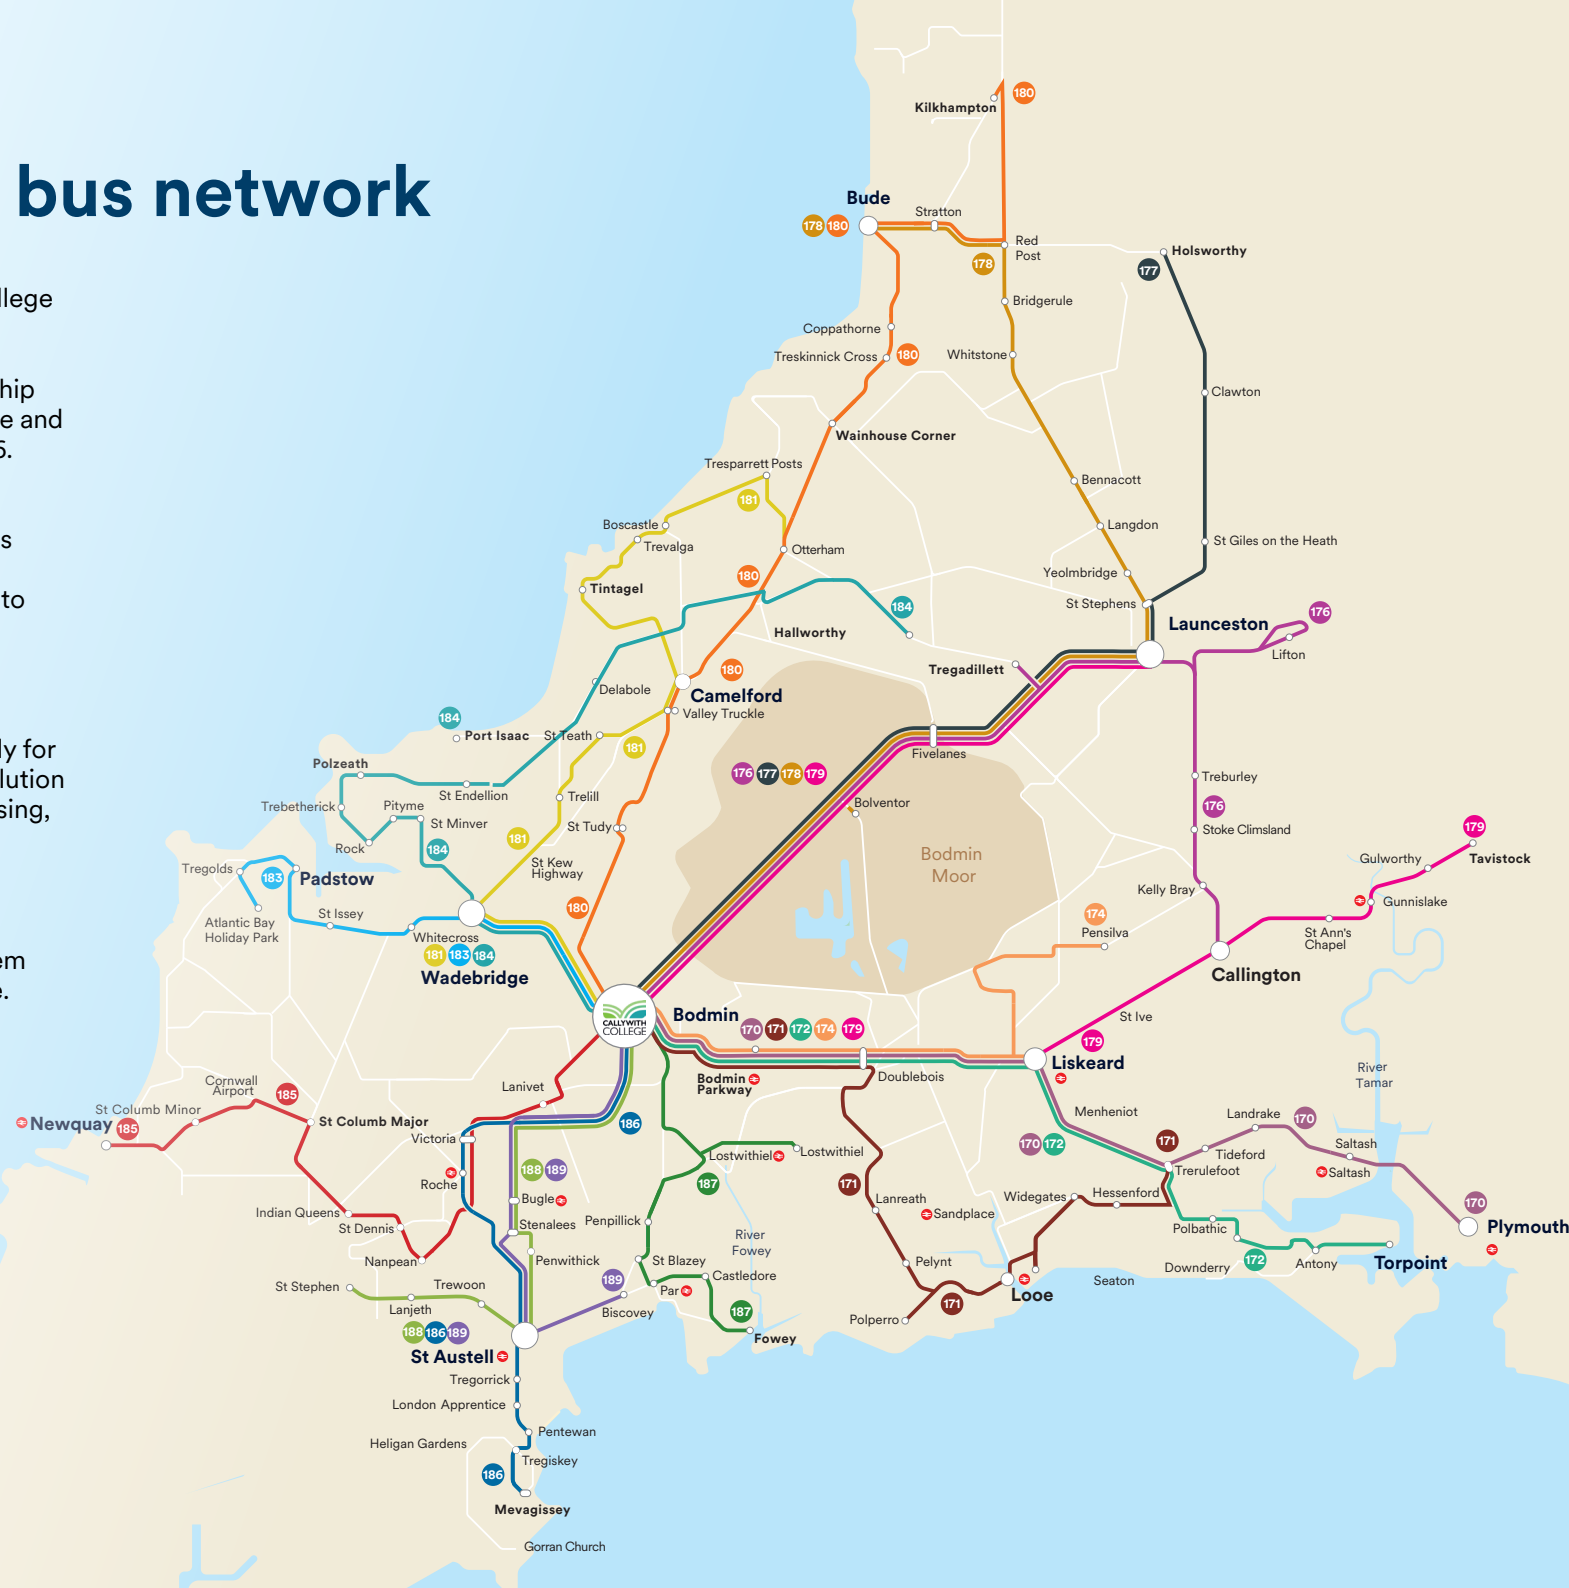

Callywith College is proud to be working in partnership with Stagecoach and RideTandem to deliver a reliable and user-friendly transport service from September 2026.

Stagecoach

Stagecoach will operate the college's dedicated bus services and have produced a helpful travel guide, including all route maps and timetables you'll need to plan your journey with ease.

RideTandem

We've also teamed up with RideTandem, who will provide a custom ticketing app designed specifically for Callywith students and their families. This digital solution will improve convenience, streamline ticket purchasing, and enhance your overall travel experience.

How to Buy Your 2026/27 Bus Pass

To purchase your bus pass and learn more about your travel options, simply download the RideTandem app from the Google Play Store or Apple App Store. RideTandem's contact information is also available directly within the app should you need support.

Lost Property or Timetable Queries

For anything related to lost property or route/timetable questions, please contact Stagecoach. Their customer service details can be found by downloading the Stagecoach app from the Google Play Store or Apple App Store.

Contacting the College

For all other transport-related enquiries, please get in touch with the college directly at transport@callywith.ac.uk