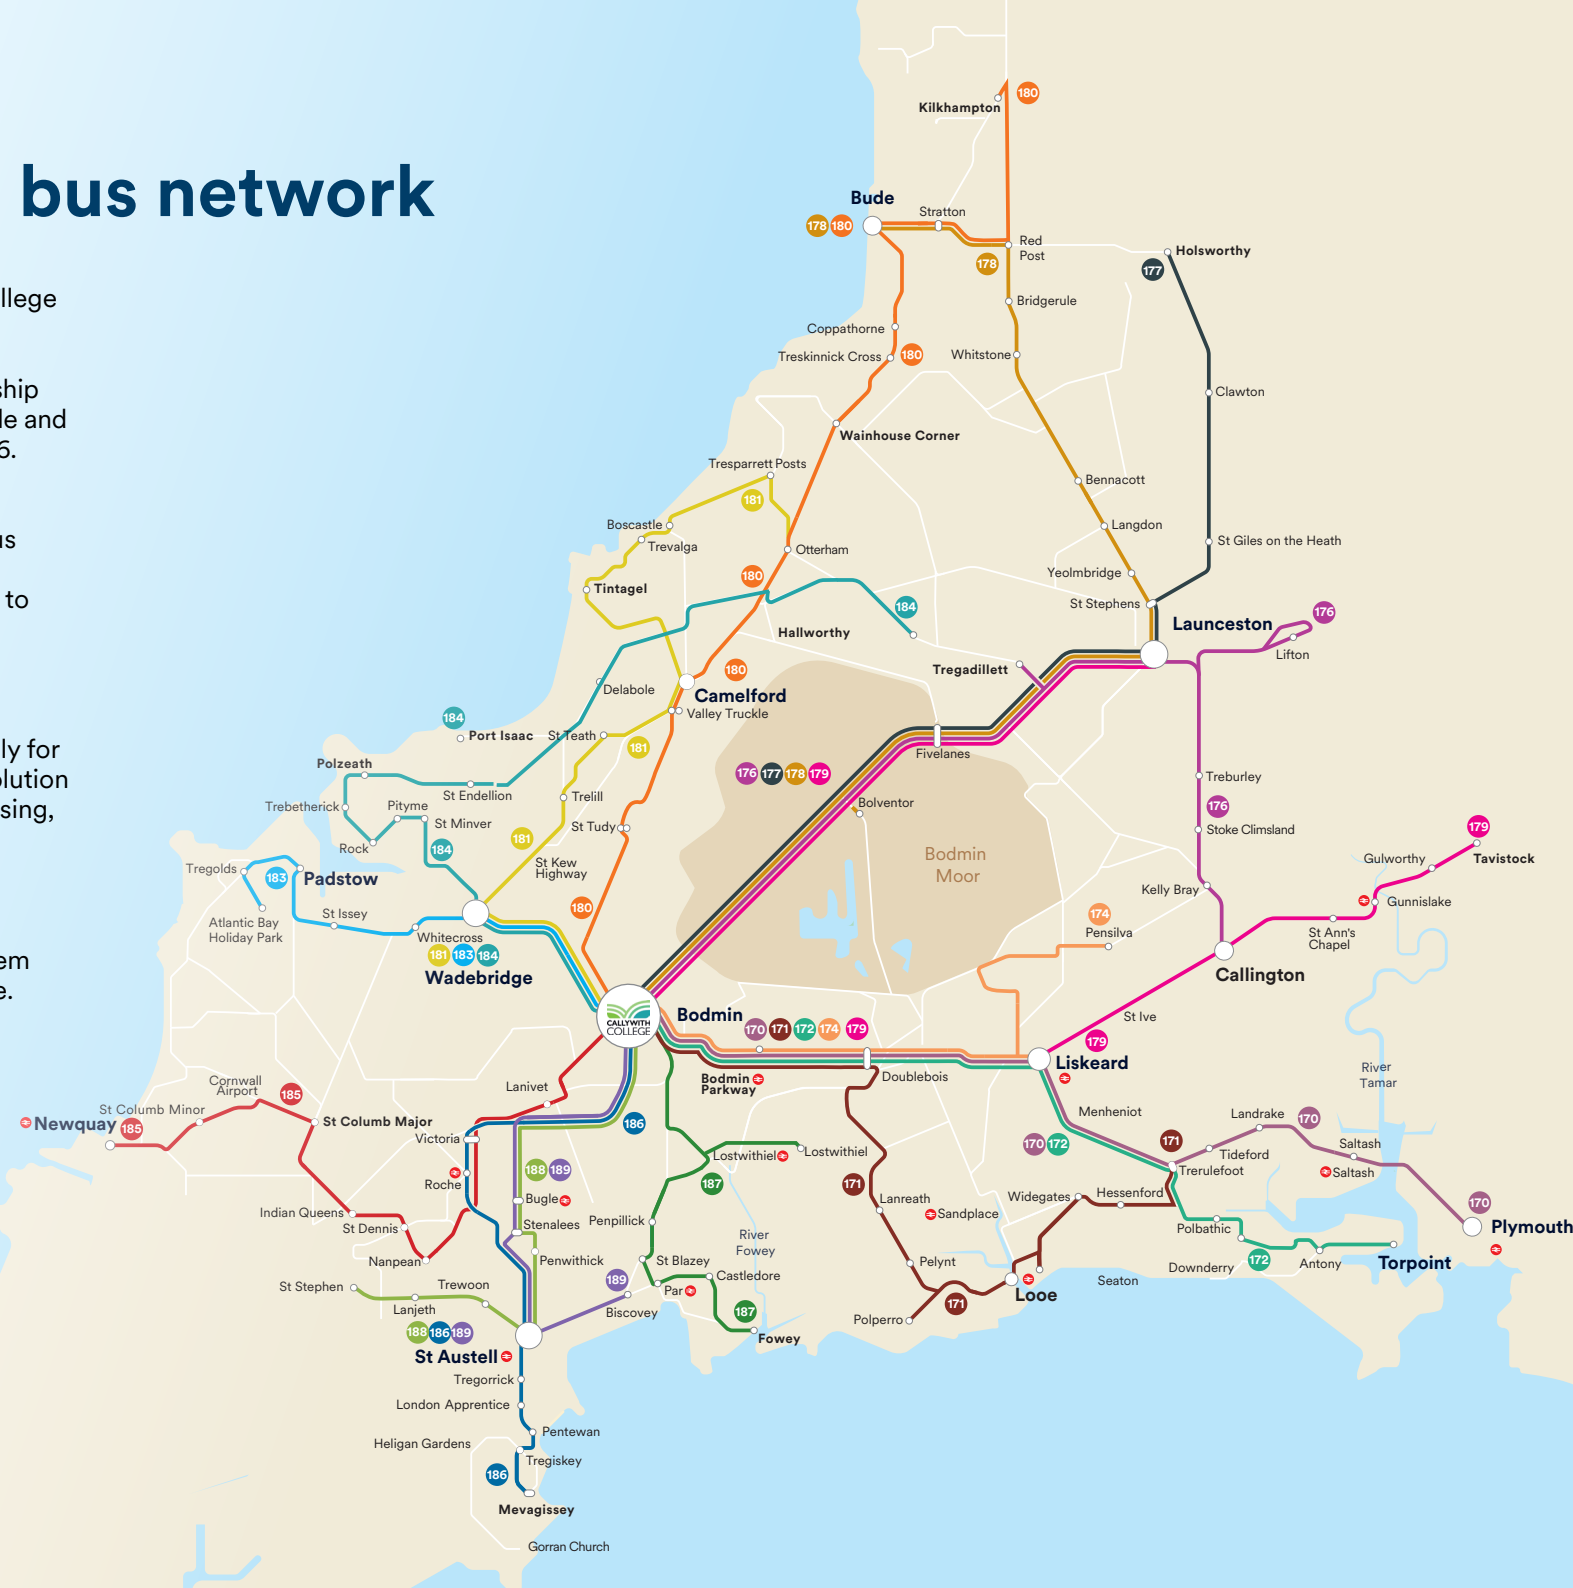

Callywith College is proud to be working in partnership with Stagecoach and RideTandem to deliver a reliable and user-friendly transport service from September 2026.

Stagecoach

Stagecoach will operate the college's dedicated bus services and have produced a helpful travel guide, including all route maps and timetables you'll need to plan your journey with ease.

RideTandem

We've also teamed up with RideTandem, who will provide a custom ticketing app designed specifically for Callywith students and their families. This digital solution will improve convenience, streamline ticket purchasing, and enhance your overall travel experience.

How to Buy Your 2026/27 Bus Pass

To purchase your bus pass and learn more about your travel options, simply download the RideTandem app from the Google Play Store or Apple App Store. RideTandem's contact information is also available directly within the app should you need support.

Lost Property or Timetable Queries

For anything related to lost property or route/timetable questions, please contact Stagecoach. Their customer service details can be found by downloading the Stagecoach app from the Google Play Store or Apple App Store.

Contacting the College

For all other transport-related enquiries, please get in touch with the college directly at transport@callywith.ac.uk